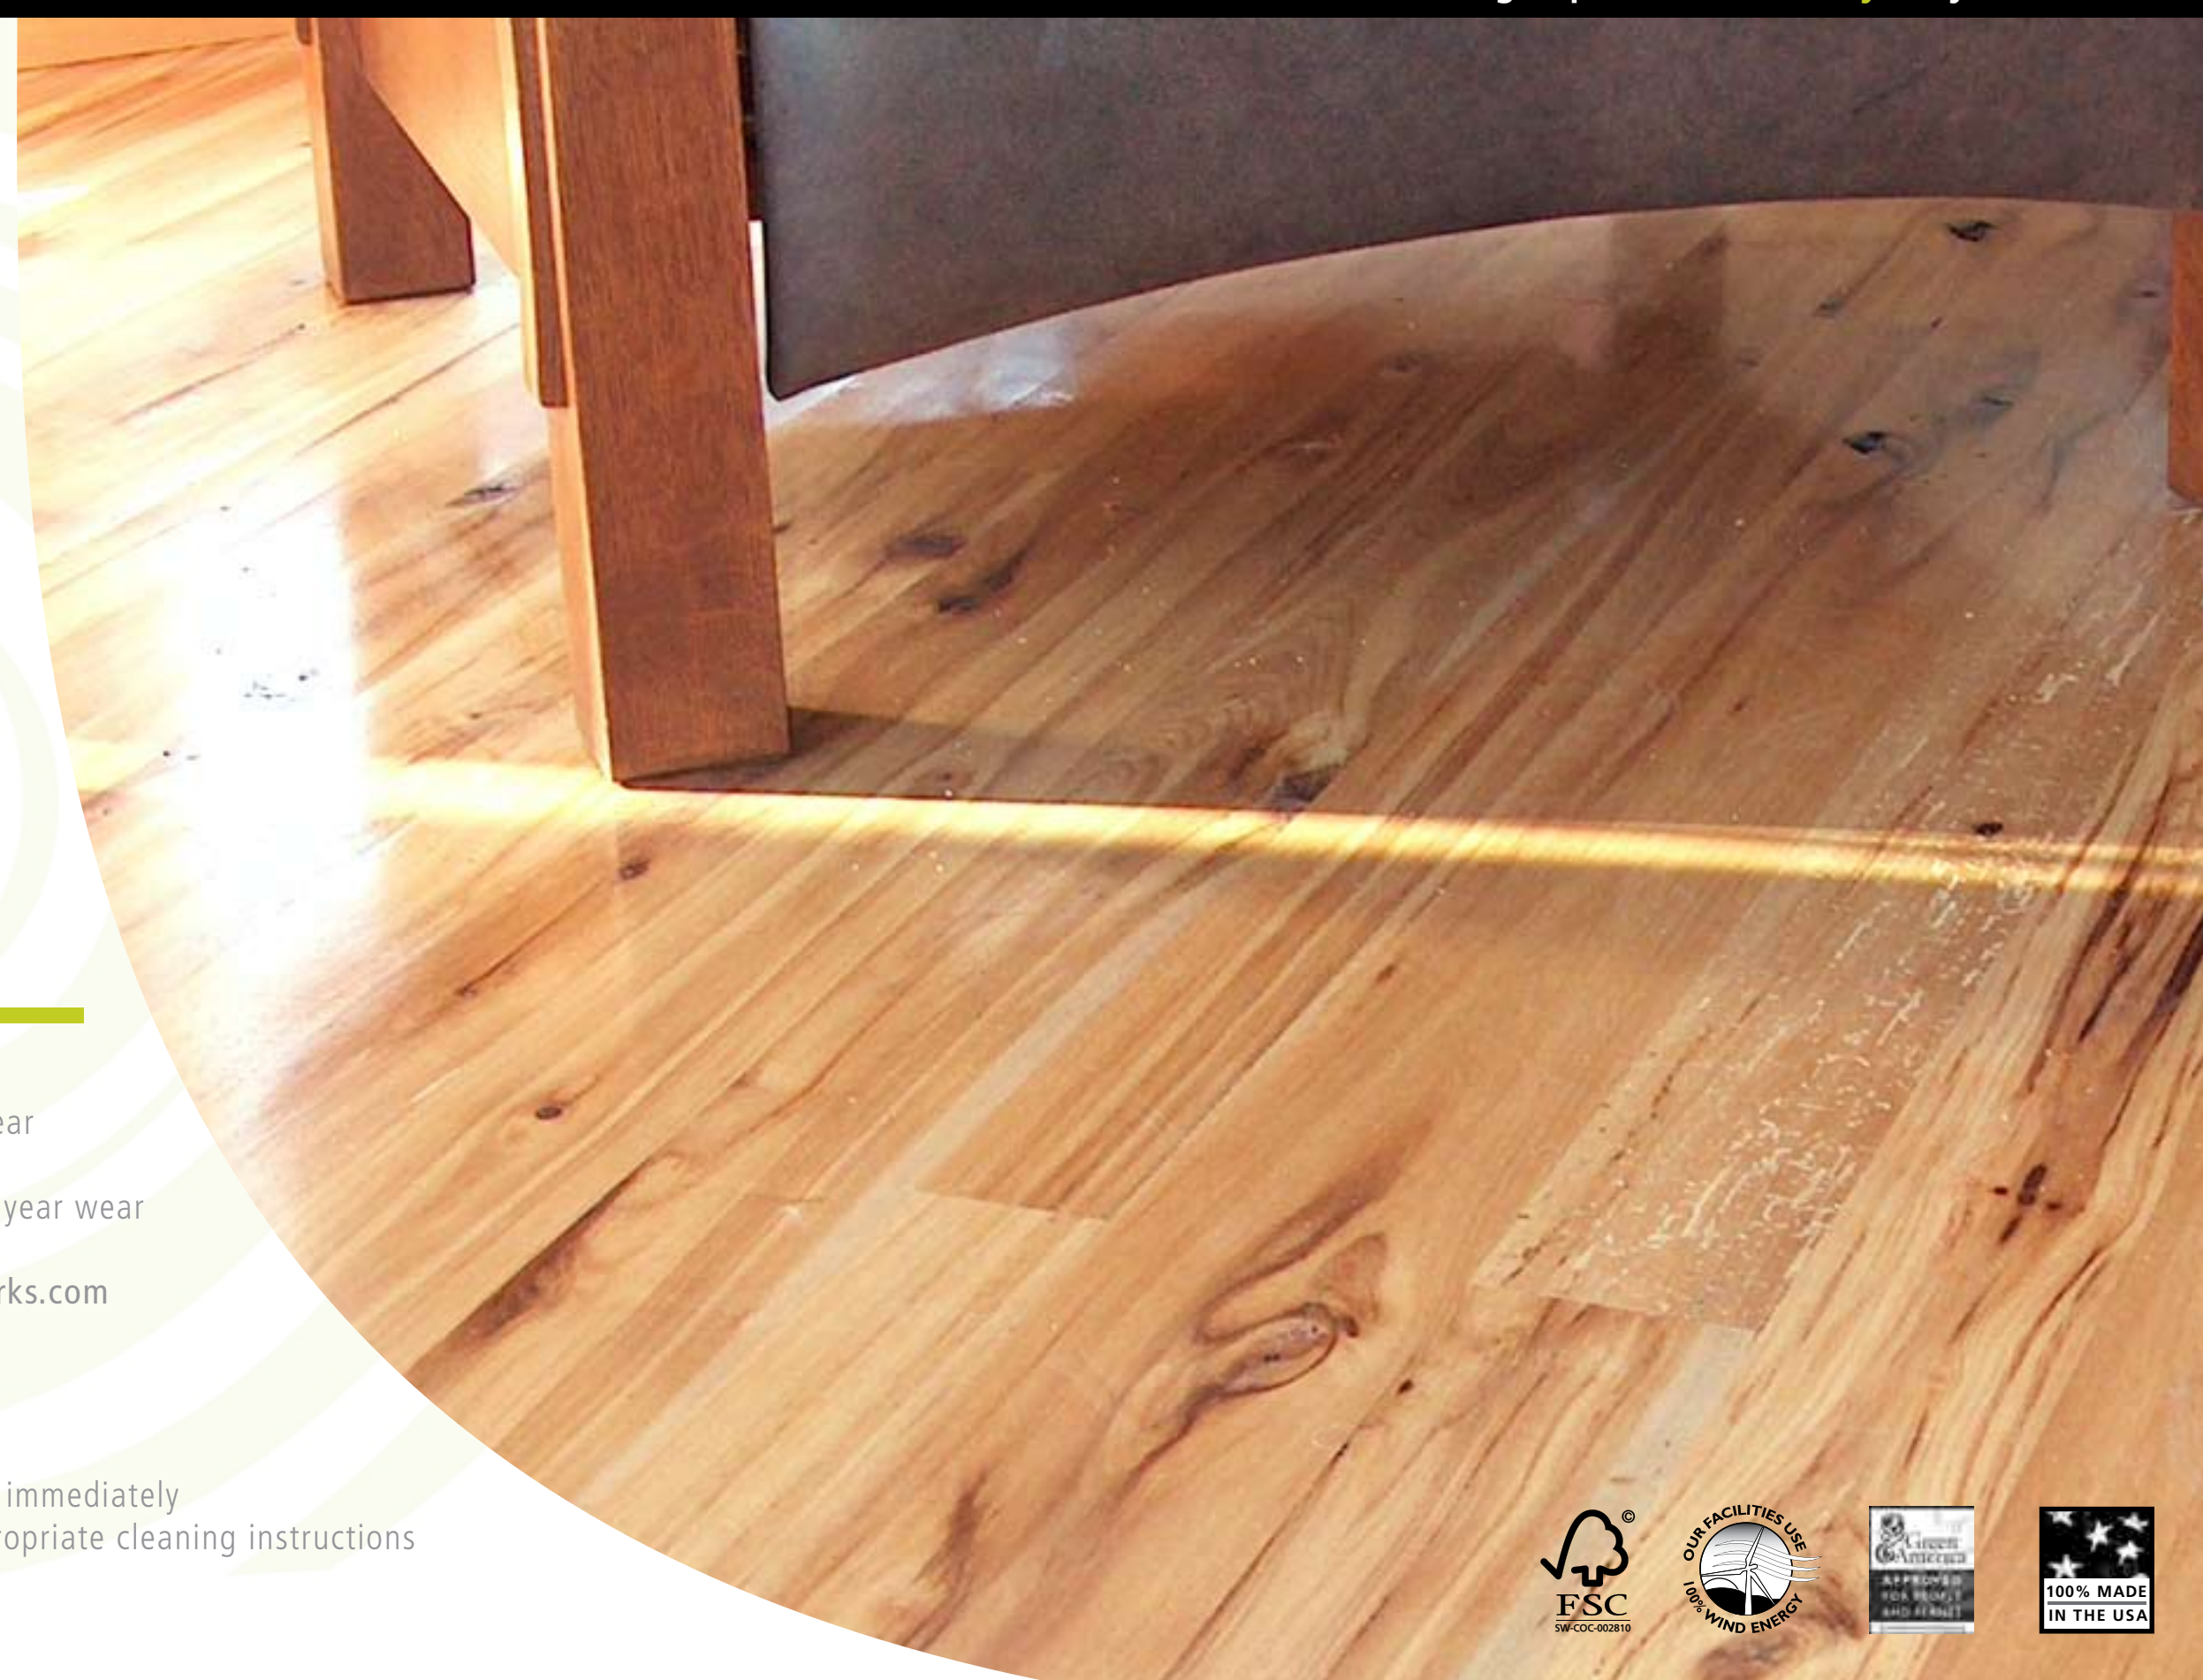

CARE & MAINTENANCE

- Broom clean
- Spills of any kind should be cleaned immediately
- Consult finish manufacturer for appropriate cleaning instructions