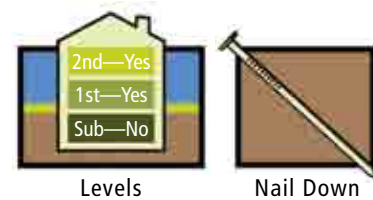

AVAILABLE IN
Eco-friendly Engineered
Solid

FINISH
Unfinished
Prefinished with tung oil

HARDNESS

DIMENSIONS
Thickness: 3/4"
Widths available: 3-10"
Length: 2-12' Random

RECOMMENDED INSTALLATION

WARRANTY
Floor: Limited warranty, including 25 year structural guarantee.
Finish: Prefinished products include 20 year wear through guarantee.
For further details visit: pioneermillworks.com