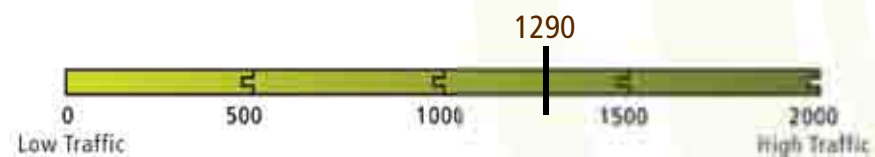

This grade is 75% knot-free, 95% heartwood and 90% dense grain.

AVAILABLE IN
Eco-friendly Engineered
Solid

FINISH
Unfinished
Prefinished with aluminum oxide

HARDNESS

DIMENSIONS
Thickness: 3/4"
Widths available: 3-10"
Length: 2-12' Random