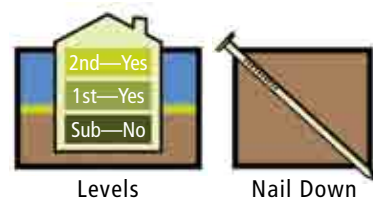

RECOMMENDED INSTALLATION