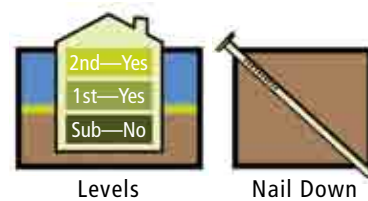

RECOMMENDED INSTALLATION