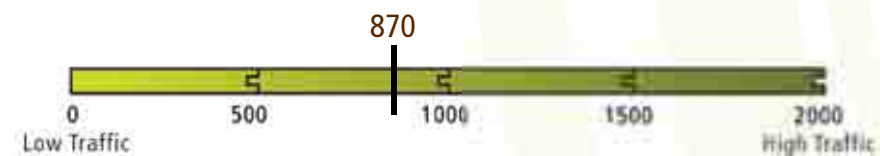

RECLAIMED YELLOW PINE

SIERRA'S CHOICE

You're holding a piece of **history** in your hands.

Made from a collection of short leaf yellow pine species, Sierra's Choice celebrates the yellow, purple, brown, grey, and even pink tones these softwoods offer. An affordable entry into reclaimed wood.

AVAILABLE IN

Solid

FINISH

Unfinished
Prefinished with aluminum oxide

HARDNESS

DIMENSIONS

Thickness: 3/4"
Widths available: 3-10"
Length: 2-12' Random