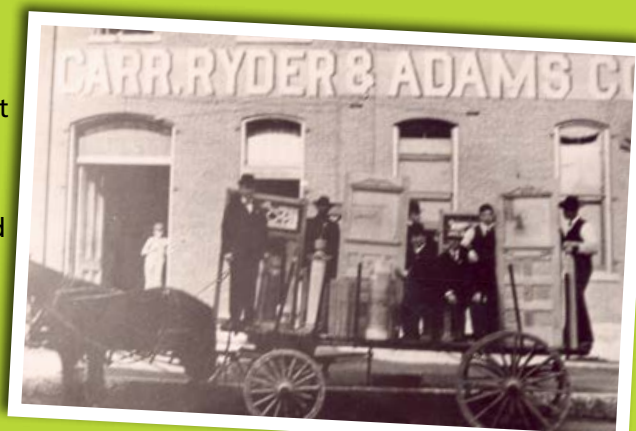

# Original Foundry Maple: Batch #20061

## Sash Factory

Original Foundry Maple is one of our Single-Origin Batch products. In contrast to our line of Standard Products which blend material from multiple sources to ensure a look that is consistent and repeatable from order to order, our Single-Origin Batches can be traced to one specific source and are finite in quantity. These products have a distinct look and a unique story to tell.

Salvaged from Building #4 of the old Caradco mill complex in Dubuque, Iowa, this hardy Maple floor was underfoot for nearly a century of manufacturing. Material within this batch varies in color from grey-ish tan to dark brown and may include occasional white paint, old machine oil stains, and a range of wear marks. This batch is heavy on short lengths, with an average length of around 24". Its unique appearance adds an instant and authentic industrial character to any environment.

### Source Location: Dubuque, Iowa

Built in 1924, the Carr, Ryder & Adams Manufacturing Company (Cardaco) complex in Iowa was one of the largest makers of windows, doors, and cabinetry in the United States. Examples of Caradco woodwork can still be found within the White House. The company's growth was fueled by ready access to rafts of pine timber which were floated down the Mississippi river. Years after the complex ceased manufacturing, it was used as a set for Sylvester Stallone's Labor Union Drama: F.I.S.T., and is now being developed into lofts and commercial spaces.