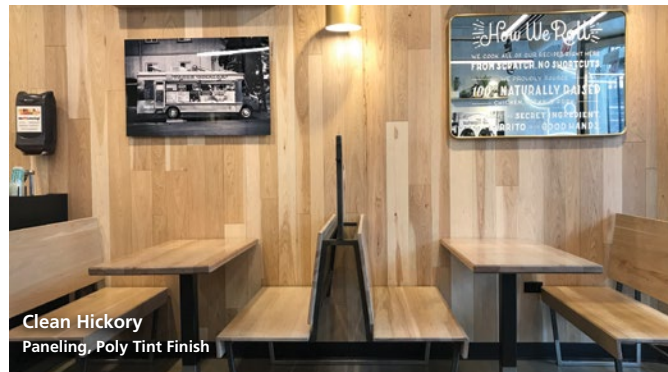

Modern Farmhouse Collection

Sophisticated and minimalist. Warm and chic. Rugged and charming. The Modern Farmhouse collection offers a modern flare to floors and walls; a twist on the classic elegance of American hardwoods. Celebrated in neutral tones, these sustainably harvested species match function with comfortable farmhouse style.

SPECIES & GRADES:

Solid: 3/4" thick, 3–9" wide, 18" to 144" random length

Engineered: 5/8" thick, 4–9" wide, 12" to 96" random length

*Casual White Oak is only available in engineered.

Clean White Oak
Flooring

FINISHES:

Consistent tones make our Modern Farmhouse species a perfect canvas for color. Hard Wax Oil, Water Based Poly, and UL GreenGUARD Gold Commercial-grade available.

Finish colors shown on Clean Ash for consistency, but all species are available. Tones will vary based on species—we're happy to work with you to get just the right look.

Looking for bartops, tables, feature walls or something completely indescribable? We are skilled in full fabrication including furniture, fixtures, and build-outs.