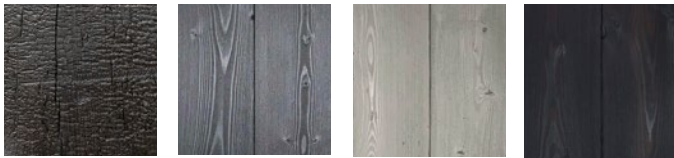

Over 50 options from classic black to modern white; from punchy reds to neutral grays; Larch, FSC®-Certified Douglas fir, Cedar, FSC®-Certified ACCOYA®, and FSC®-Certified Reclaimed Oak—all made in the U.S.

LARCH:

Solid: 5/8" thick, 5" wide, 8' to 16' random length, called lengths available.

Available as interior paneling and exterior siding.

Deep Char Carbon | 1 Smoke Toasted | 1

Undressed | 1 Carbon | 2 Charcoal Cinder