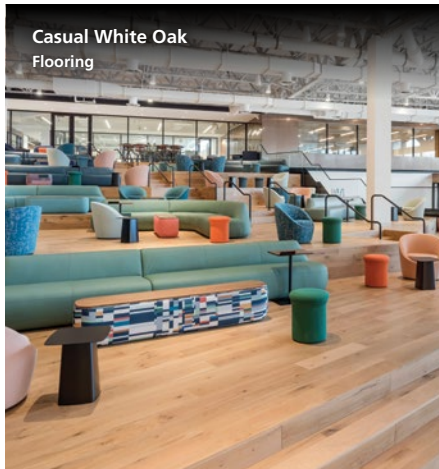

Modern Farmhouse Collection

Sophisticated, warm, rugged, chic and proudly made in the U.S.A. our Modern Farmhouse collection offers a natural flare to floors & walls. A twist on the classic elegance of American hardwoods, our products bring natural materials into a space and are made with the most environmentally sound finishes available. Celebrated in neutral tones, these sustainably harvested species match function with comfortable farmhouse style.

SPECIES & GRADES:

Solid: 3/4" thick, 3-9" wide, 18" to 144" random length

Engineered: 5/8" thick, 4-8" wide, 12" to 96" random length

Samples To feel the texture and see the color in person—call us.