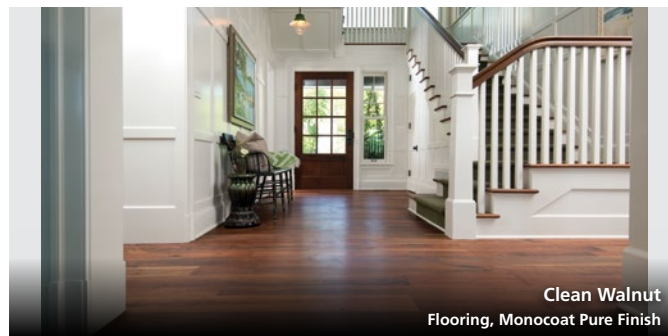

# Modern Farmhouse Collection

Sophisticated, warm, rugged, chic and proudly made in the U.S.A. our Modern Farmhouse collection offers a natural flare to floors & walls. A twist on the classic elegance of American hardwoods, our products bring natural materials into a space and are made with the most environmentally sound finishes available. Celebrated in neutral tones, these sustainably harvested species match function with comfortable farmhouse style.

## FINISHES:

Consistent tones make our Modern Farmhouse species a perfect canvas for color. Hard Wax Oil, Water Based Poly, and UL GreenGUARD Gold Commercial-grade, and UV-Cured Finish available.

*Finish colors shown on Clean Ash for consistency, but all species are available. Tones will vary based on species—we're happy to work with you to get just the right look.*