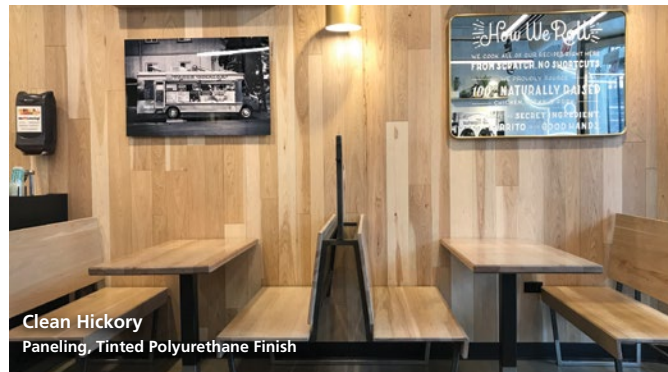

FINISHES:

Consistent tones make our Modern Farmhouse species a perfect canvas for color. Hard Wax Oil, Water Based Poly, and UL GreenGUARD Gold Commercial-grade, and UV-Cured Finish available.

Finish colors shown on Clean Ash for consistency, but all species are available. Tones will vary based on species—we're happy to work with you to get just the right look.