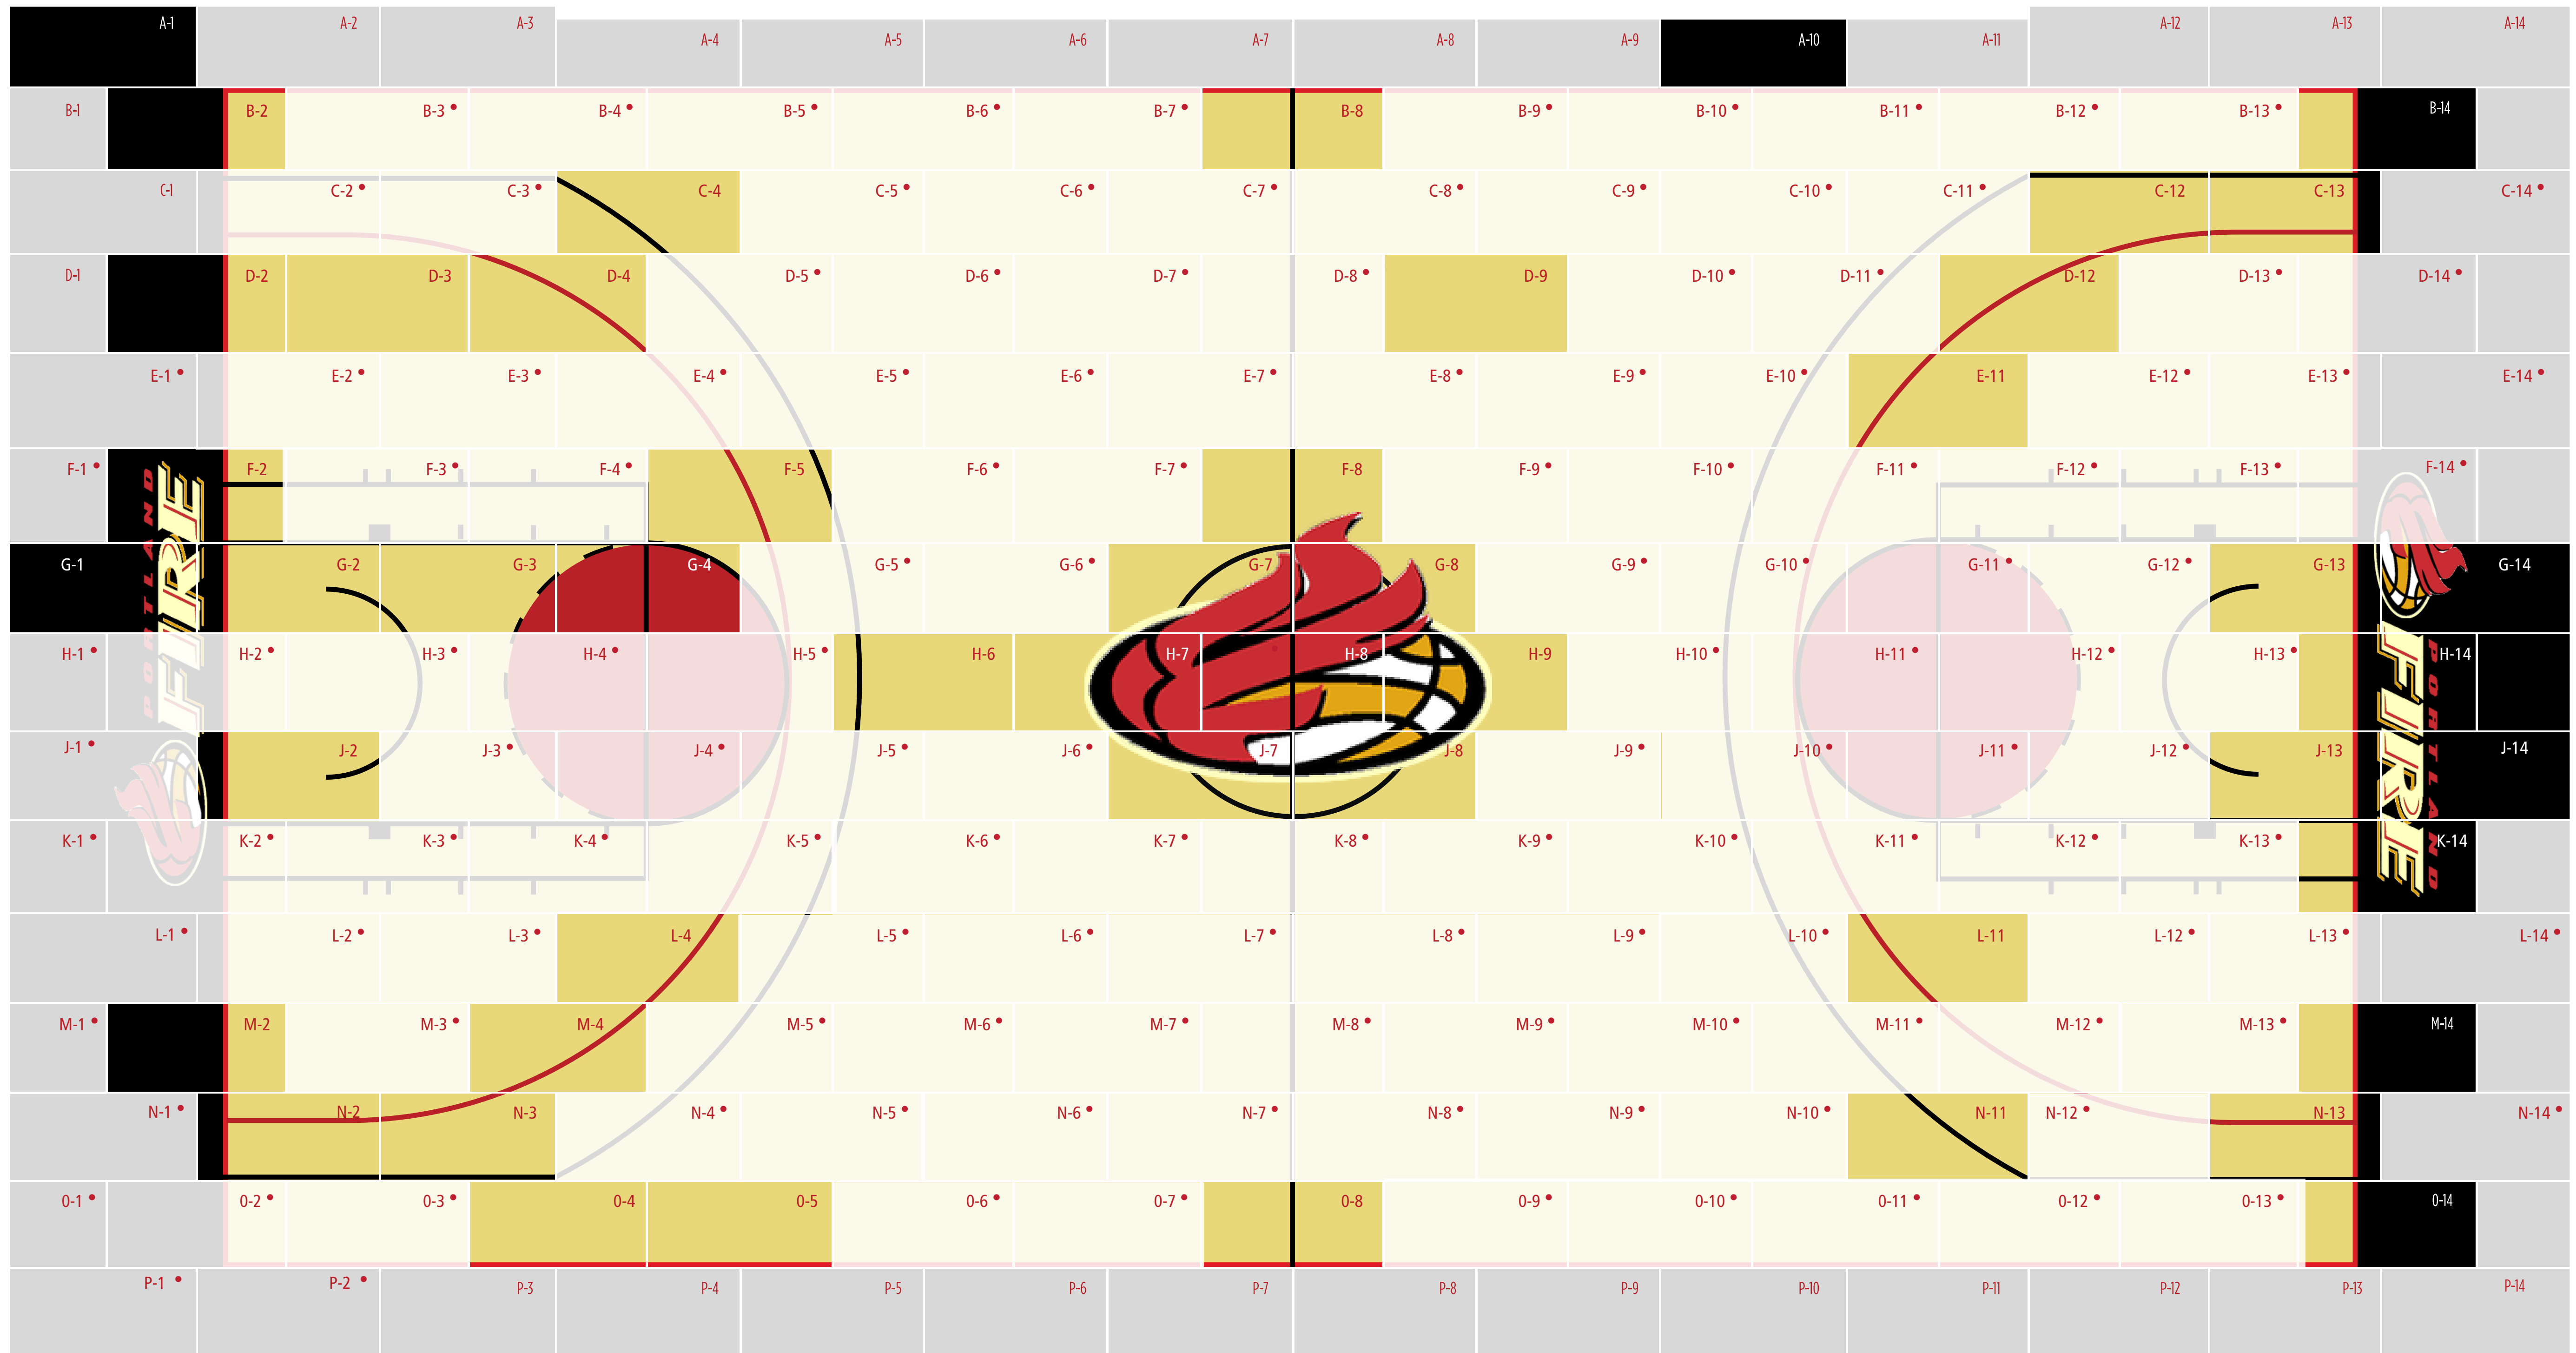

# Original Gym Flooring—Portland Fire

**Please Note:** the lines represented in the grid are approximate. Purchaser has permission to state that this floor was sourced from the Portland Fire, however, Purchaser will not buy multiple slabs to assemble in such a way that the logo could be used in its full and recognizable form. Pieces may be subject to prior sale. **•Indicates sold flooring.**