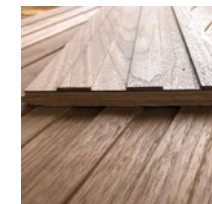

Raked Wide®