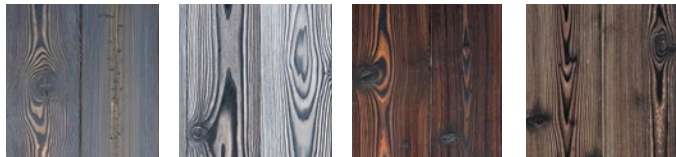

## TRADITIONALLY INSPIRED, AMERICAN MADE™

Over 20 options from classic black to modern white; from punchy reds to neutral grays; Larch, FSC®-Certified Douglas fir, FSC®-Certified ACCOYA®—all made in the U.S.A.

## SUSTAINABLY HARVESTED LARCH:

Solid: 5/8" thick, 5" wide, 8' to 16' random length, called lengths available.

Available as interior paneling and exterior siding.

Deep Char Smoke Carbon Charcoal

Cinder White Toasted Tiger's Eye